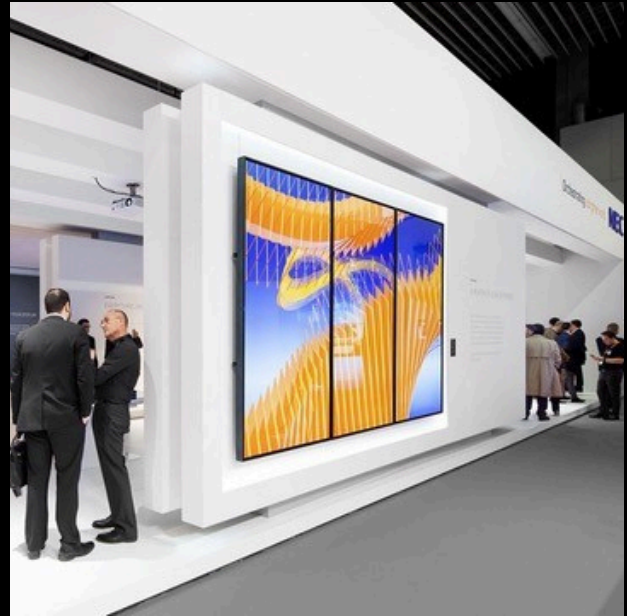

**YOUR RELIABLE PARTNER
FOR EVENT TECHNOLOGY AT
MESSE KASSEL.**

Touch Displays

State-of-the Art Equipment

LED-Wall; In- & Outdoor

Precise stand sound system

Whether it's an exhibition stand or a trade fair party - our trained experts are permanently on site for you and offer customized solutions that will make your trade fair unforgettable.

LED-Wall - Displays - Sound system - Lighting - Rigging

messekassel@realution.io

info@realution.io

+49 5673 913660